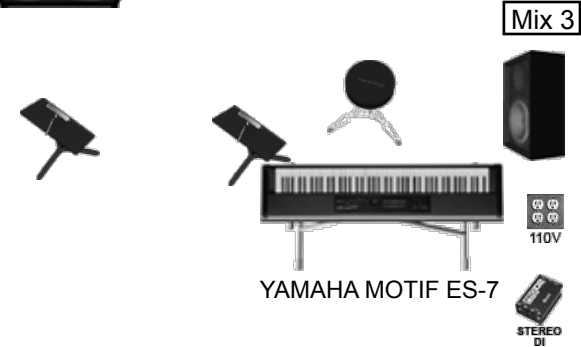

The Duprees Stage Plot

8' x 8' x 12" Riser

IEM
Mix 4

Mix 1

IEM
Mix 5

Mix 1

IEM
Mix 6

Mix 1

MIX 4, 5 & 6 FOR IN-EAR MONITORS
TOTAL MIXES REQUIRED: 6

FOR QUESTIONS CONCERNING DUPREES STAGE PLOT CONTACT:
MARK BARON: (732)-310-7248 / MBARONMUSIC@GMAIL.COM