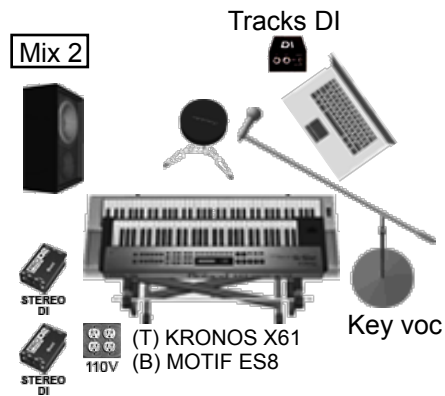

The Duprees Stage Plot

8' x 8' x 12" Riser

IEM
Mix 4

Mix 1

IEM
Mix 5

Mix 1

IEM
Mix 6

Mix 1

MIX 4, 5 & 6 FOR IN-EAR MONITORS
TOTAL MIXES REQUIRED: 6

FOR QUESTIONS CONCERNING DUPREES STAGE PLOT CONTACT:
MARK BARON: (732)-310-7248 / MBARONMUSIC@GMAIL.COM