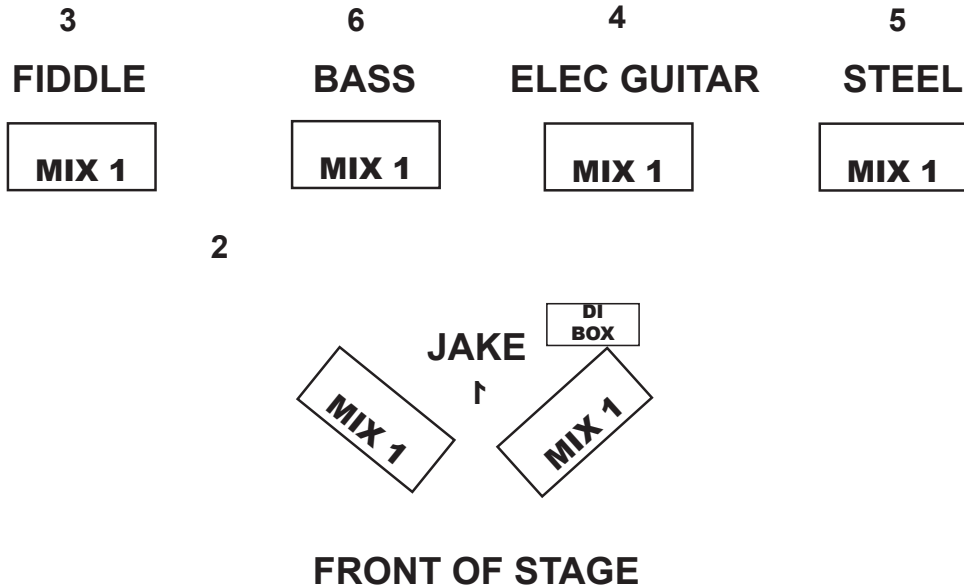

**HANK WILLIAMS REMEMBERED  
JAKE PENROD  
STAGE PLOT  
Contact David Stallings 936.554.5822**

**INPUT LIST:**

- 1 - JAKE VOCAL MIC - SHURE 58
- 2 - BACKGROUND VOCAL MIC - SHURE 58
- 3 - FIDDLE
- 4 - ELECTRIC GUITAR
- 5 - STEEL GUITAR
- 6 - BASS GUITAR
- 7 - DI BOX FOR JAKE'S ACOUSTIC GUITAR

**6 MONITORS - MINIMUM 15"**

**4 AMPS - PEAVEY OR FENDER FOR:  
FIDDLE - BASS - ELEC GUITAR - STEEL**

**INSTANT-START CD DECK, MP3 PLAYER OR  
COMPUTER TO PLAY PRE-SHOW AUDIO, SHOW  
INTRO AND OTHER VOICE TRACKS DURING PER-  
FORMANCE**

**ADEQUATE PA SYSTEM FOR VENUE SIZE**